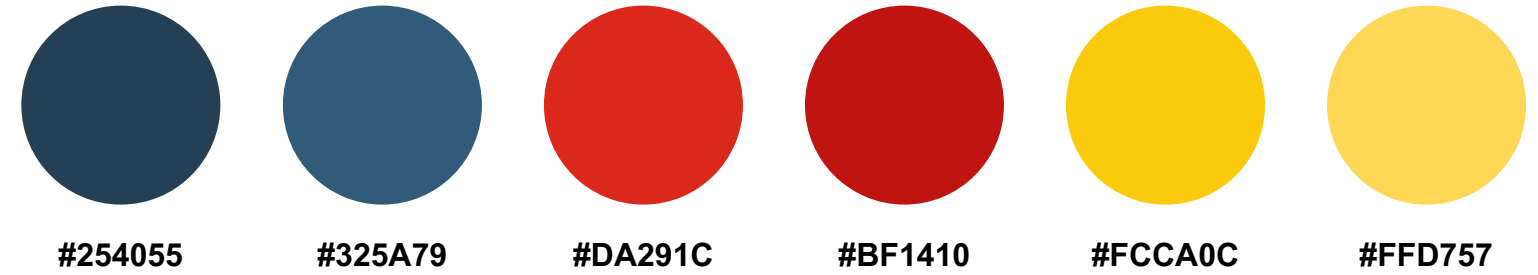

INCORRECT VARIATIONS

Do Not

- Use logo on backgrounds which make it difficult to see.
- Scale logo disproportionately.
- Rotate or distort logo.
- Change logo colours or components.
- Cover the logo in any way.

CONFERENCE COLOURS

The 2024 SMA & ACSEP Conference colours will be reproduced over a number of mediums, so it's important that the colours match to keep all collateral consistent.

The foundation colours are catalina blue, red, yellow, black and white. Secondary colours are also used to add versatility to the brand palette. These colours need to be used with discretion as certain combinations, and overuse could result in an overpowering and aesthetically unpleasant result.